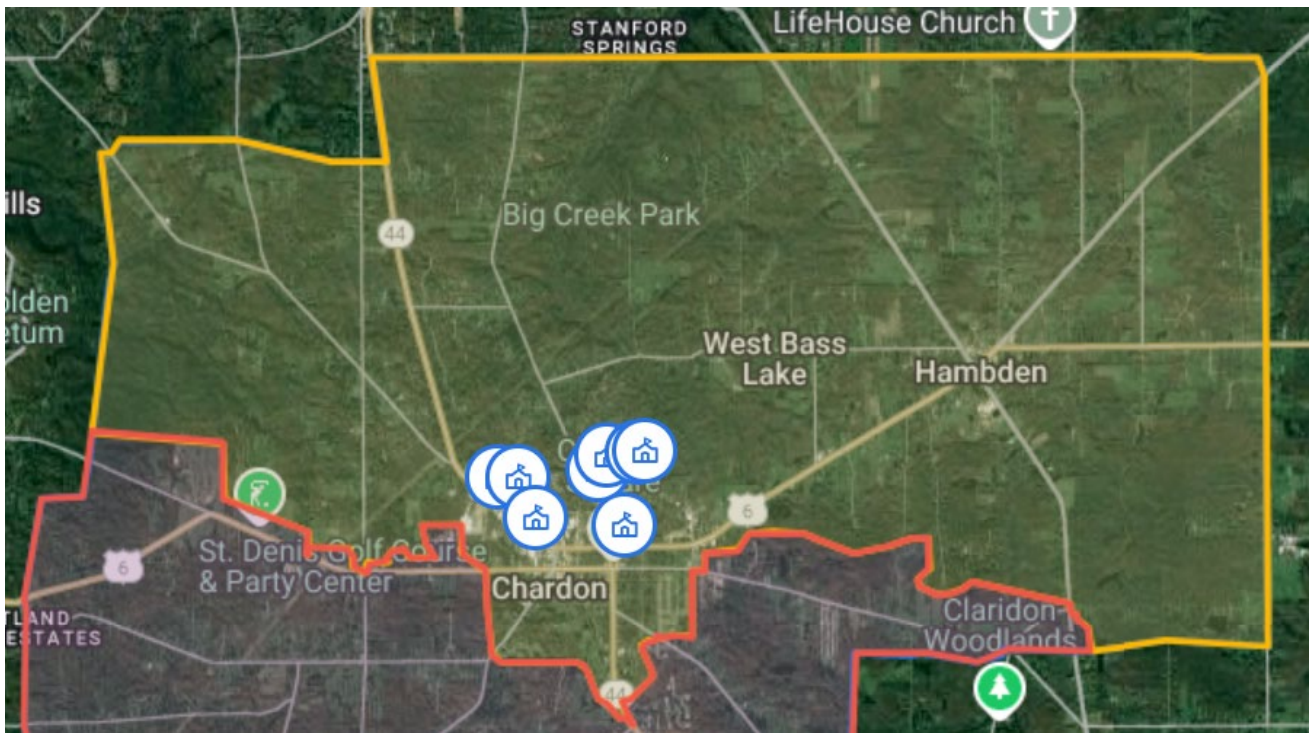

Chardon Local Schools Boundary Maps

Chardon Local School District Boundaries:

Park Elementary Attendance Area:

Munson Elementary Attendance Area: