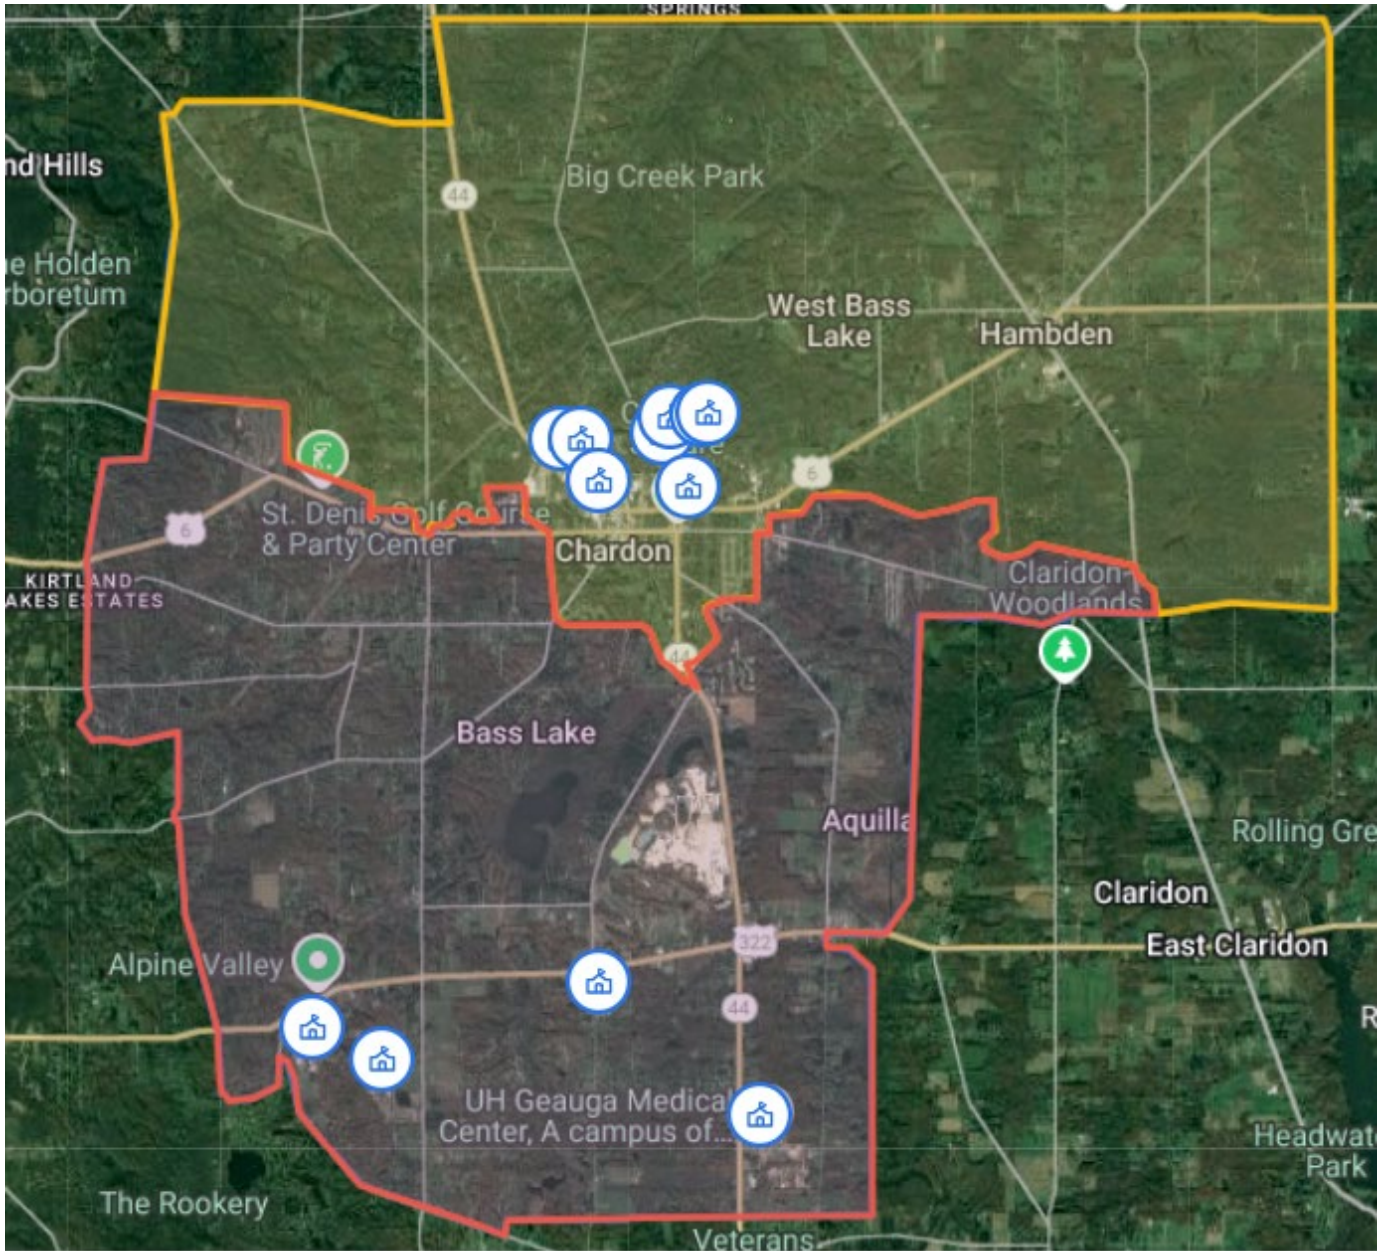

Chardon Local Schools Boundary Maps

Chardon Local School District Boundaries:

Park Elementary Attendance Area:

Munson Elementary Attendance Area: